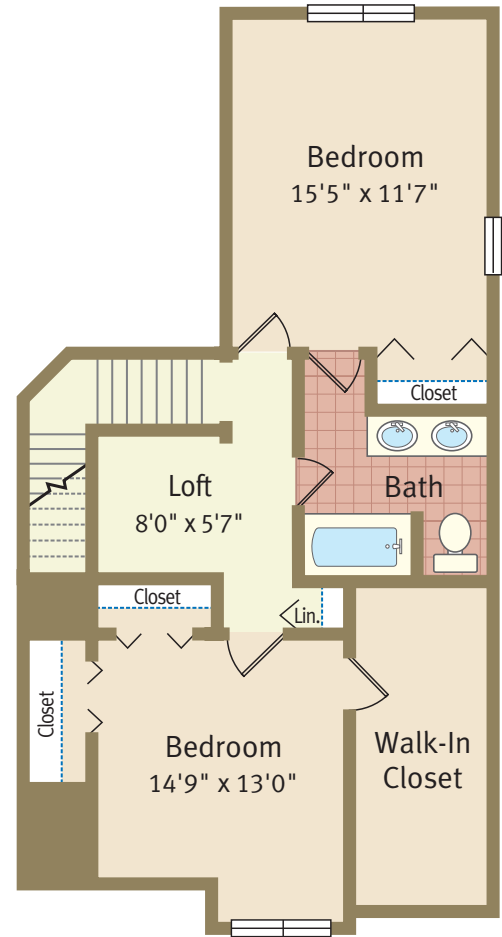

**First Level**

**Second Level**

THE  
**HAWTHORNE**

**BRIAR GLEN VILLAGE**  
KINGS WAY  
WALTHAM MA  
(781) 935-5221  
glenvillageproperties.com

Apartment Style: 3 Bedroom, 2.5 Bath TH

Approximate Square Footage: 1,675