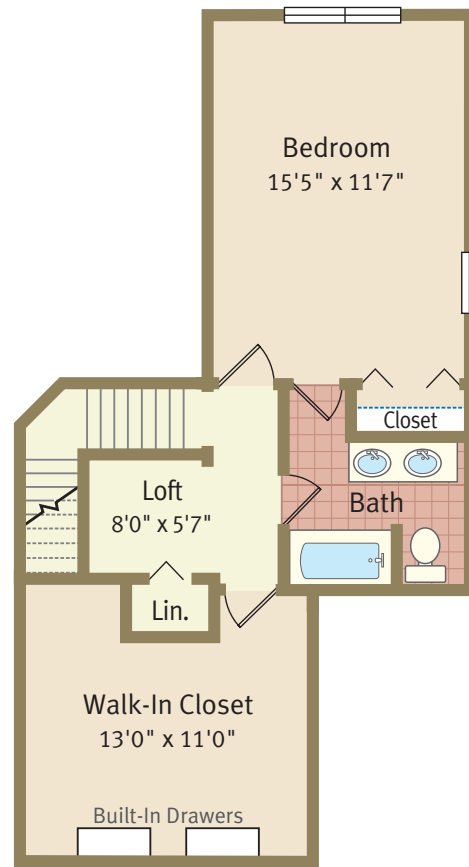

First Level

Second Level

**THE
HOLLY**

BRIAR GLEN VILLAGE
 KINGS WAY
 WALTHAM MA
 (781) 935-5221
 glenvillageproperties.com

Apartment Style: 2 Bedroom, 2 Bath TH

Approximate Square Footage: 1,625

Rent: