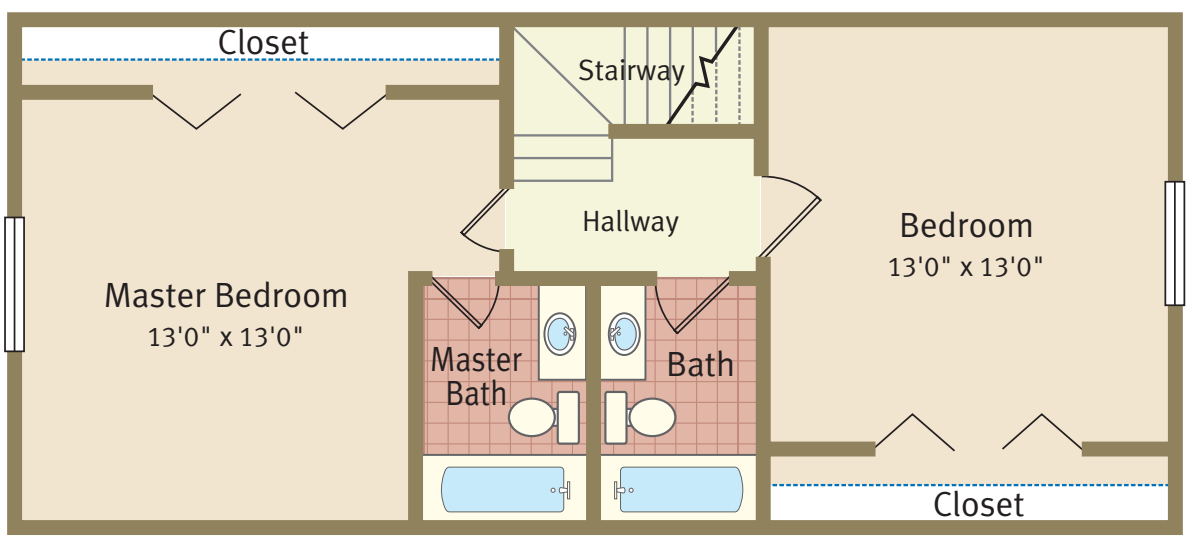

First Floor

Second Floor

*Basement Size:
33'4" x 15'4"
(with W/D hookup)*

<p>THE ALDER</p>	<p>TUDOR GLEN VILLAGE 111 LOCUST STREET WOBURN MA (781) 935-3479 glenvillageproperties.com</p>	Apartment Style: 2 Bedroom, 2.5 Bath TH
		Approx. Sq. Footage: 1,500 (w/ basement)
		Rent: