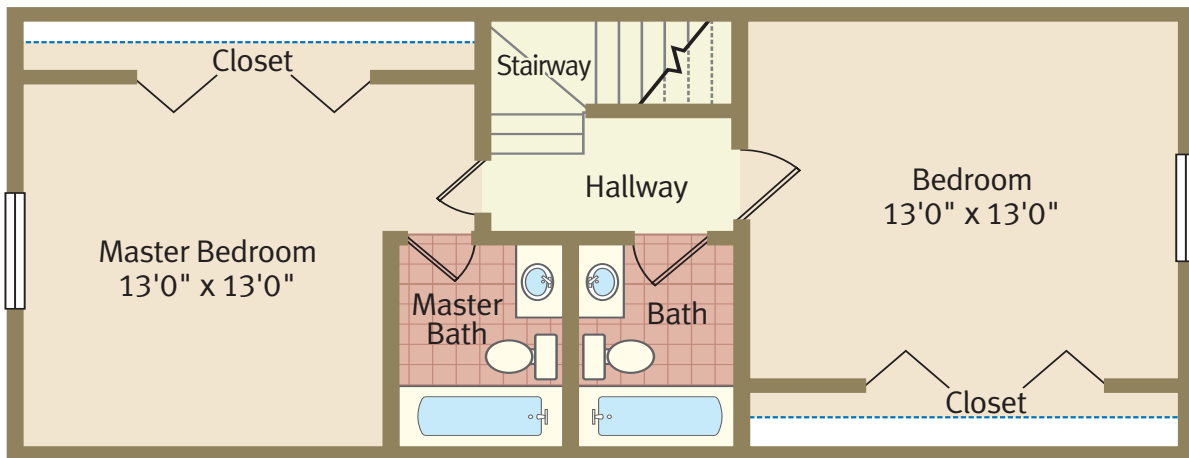

First Floor

Second Floor

<p>THE ASPEN</p>	<p>TUDOR GLEN VILLAGE 111 LOCUST STREET WOBURN MA (781) 935-3479 glenvillageproperties.com</p>	<p>Apartment Style: 2 Bedroom, 2.5 Bath TH</p>
		<p>Approximate Square Footage: 1,100</p>
		<p>Rent:</p>